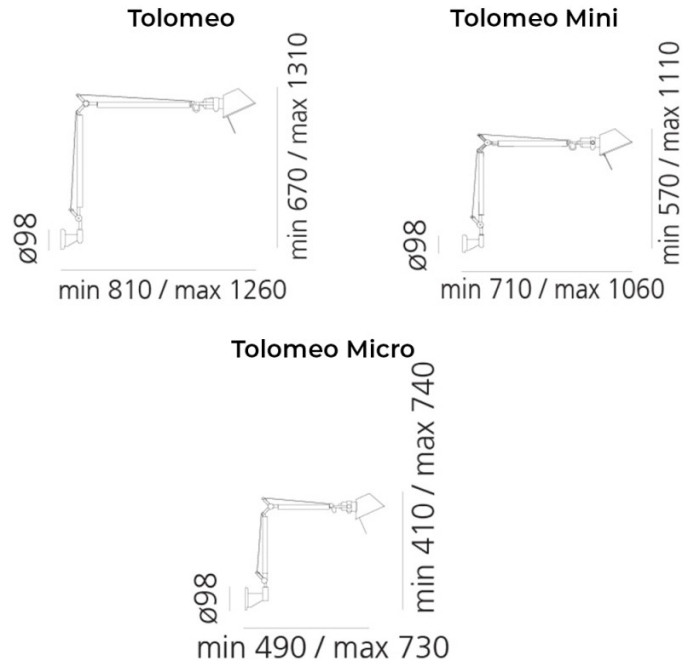

PRODUCT SPECIFICATION

Light Source: **Tolomeo:** 1 x Max 12W E27 LED (Excluded)
Tolomeo Mini: 1 x Max 8W E27 LED (Excluded)
Tolomeo Micro: 1 x Max 6W E14 LED (Excluded)

IP Code: 20

Dimming: **Standard:** Integrated on/off switch on the product.
Mini: Integrated on/off switch on the product.
Micro: In-line on/off switch included on cable.

Dimensions: Tolomeo:
Height: 67cm
Length: 81cm
Max Extension Height: 131cm
Max Extension Length: 126cm

Tolomeo Mini:
Height: 57cm
Length: 71cm
Max Extension Height: 111cm
Max Extension Length: 106cm

Tolomeo Micro:
Height: 41cm
Length: 49cm
Max Extension Height: 74cm
Max Extension Length: 73cm

Cable Length: 160cm

For all sales and technical enquiries, please contact:

+44 (0)114 263 4266

info@davidvillagelighting.co.uk

www.davidvillagelighting.co.uk