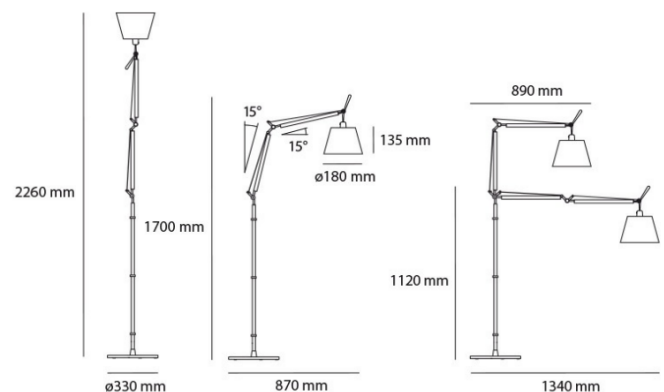

The Artemide Tolomeo Basculante is also available with a silk diffuser. Please [contact us](#) for more information and pricing.

PRODUCT SPECIFICATION

Light Source: 1 x 8W E27 LED (Excluded)

IP Code: 20

Dimming: Integrated on/ off switch on product.

Dimensions: Shade: Ø18cm
Shade Height: 13.5cm
Base: Ø33cm
Height: 112-226cm
Depth: 33-134cm
Cable Length: 180cm

For all sales and technical enquiries, please contact:

+44 (0)114 263 4266

info@davidvillagelighting.co.uk