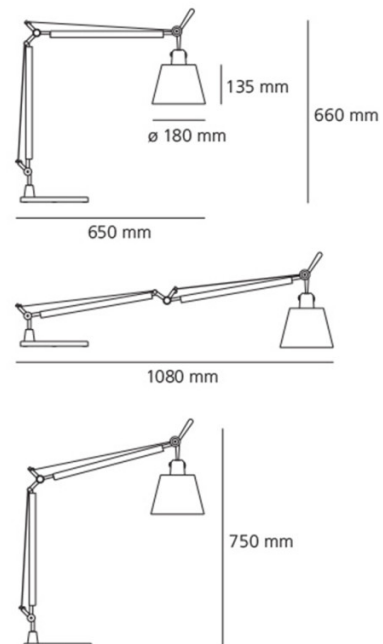

Artemide

Artemide Tolomeo Basculante Table Lamp

LA8237

SOURCE: <https://www.davidvillagelighting.co.uk/product/Artemide-Tolomeo-Basculante-Table-Lamp/874>

PRODUCT DESCRIPTION

Designer: Michele De Lucchi & Giancarlo Fassina

Artemide Tolomeo Basculante Table Lamp

Artemide Tolomeo Basculante Table Lamp retains the system of spring-balanced arms that allows light to be moved to any position with ease, but replaces the aluminium head with a balanced diffuser. Designed by Michele De Lucchi and Giancarlo Fassina, it carries the same balance between functionality and aesthetics that has defined Tolomeo since 1987.

The clean, minimalist aluminium structure keeps the familiar Tolomeo profile, while the diffuser changes the character of the light. In this version, the output is softer and more diffused, with the balanced shade casting a gentler glow into its surroundings than the more direct Tolomeo table models.

Artemide Tolomeo Basculante Table Lamp is available with a Parchment diffuser or a Grey satin diffuser. The adjustable arm keeps the lamp practical for desks and tables, while the shaded head gives it a calmer and more domestic feel within the collection. Best suited for desks, bedside tables, reading corners, and living spaces where an adjustable table lamp is needed with a softer glow.

PRODUCT SPECIFICATION

Light Source: 1 x Max 8W E27 LED (Excluded)

IP Code: 20

Dimming: In-line on/off switch included on cable.

Dimensions: Height: 66cm
Shade: Ø18cm
Base: Ø23cm
Max Extension Height: 75cm
Max Extension Length: 108cm

Cable Length: 120cm