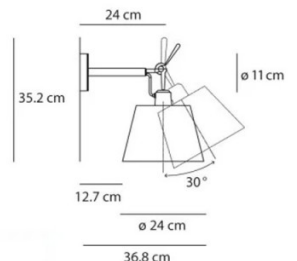

PRODUCT SPECIFICATION

Light Source: **18cm:** 1 x Max 8W E27 (Excluded)
24cm: 1 x Max 17W E27 (Excluded)
32cm: 1 x Max 21W E27 (Excluded)

IP Code: 20

Dimming: Dimmable via mains phase dimming.

Dimensions: 18cm:
Ø18cm
Height: 32.6cm
Depth: 27.8cm

24cm:
Ø24cm
Height: 35.2cm
Depth: 36.8cm

32cm:
Ø32cm
Height: 40.6cm
Depth: 48.8cm

Tolomeo parete diffusore 18

Tolomeo parete diffusore 24

Tolomeo parete diffusore 32

For all sales and technical enquiries, please contact: