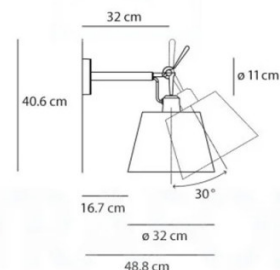

PRODUCT SPECIFICATION

Light Source: **18cm:** 1 x Max 8W E27 (Excluded)
24cm: 1 x Max 17W E27 (Excluded)
32cm: 1 x Max 21W E27 (Excluded)

IP Code: 20

Dimming: Dimmable via mains phase dimming.

Dimensions: 18cm:
Ø18cm
Height: 32.6cm
Depth: 27.8cm

24cm:
Ø24cm
Height: 35.2cm
Depth: 36.8cm

32cm:
Ø32cm
Height: 40.6cm
Depth: 48.8cm

Tolomeo parete diffusore 18

Tolomeo parete diffusore 24

Tolomeo parete diffusore 32

For all sales and technical enquiries, please contact: