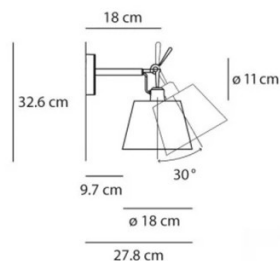

PRODUCT SPECIFICATION

Light Source: **18cm:** 1 x Max 8W E27 (Excluded)
24cm: 1 x Max 17W E27 (Excluded)
32cm: 1 x Max 21W E27 (Excluded)

IP Code: 20

Dimming: Dimmable via mains phase dimming.

Dimensions: 18cm:
Ø18cm
Height: 32.6cm
Depth: 27.8cm

24cm:
Ø24cm
Height: 35.2cm
Depth: 36.8cm

32cm:
Ø32cm
Height: 40.6cm
Depth: 48.8cm

Tolomeo parete diffusore 18

Tolomeo parete diffusore 24

Tolomeo parete diffusore 32

For all sales and technical enquiries, please contact: